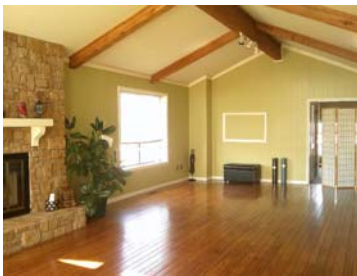

Warm Wishes This Holiday Season!

Scott Hamele, President
Construction DesignWorks, LLC
www.ConstructionDesignWorks.com

commercial project spotlight

This 2008-09 commercial project converted and sub-divided a 2-story commercial office building near downtown old Overland Park. The project included the creation of 3 separate spaces on the 2nd floor..... a one bedroom efficiency apartment, a two bedroom apartment and this **spacious office loft**.